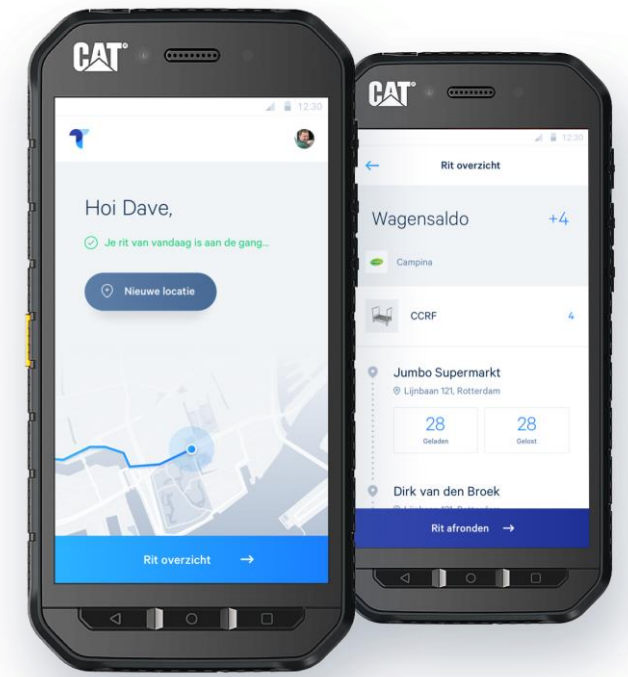

TellApe online portal & Applicatie

The screenshot shows a web interface with a navigation bar containing 'EMBALLAGE LOCATIES', 'TEAM', 'EMBALLAGE', 'LOCATIES & OPDRACHTGEVERS', and 'PROFIEL'. Below the navigation bar, there is a search bar and a button labeled 'Exporteren naar Excel'. The main content area displays a table with the following data:

	Magazijn	Locatie 1	Locatie 2	Locatie 3	Locatie 4	Locatie 5
Totaal	6478	5893	3990	6038	5886	6009
CCRIF	1983	1983	1983	1983	1983	1983
C++	604	604		604		604
DPA	398		604	398		604
Euro	1205	398	604	1205	398	398
Dusseld		1205	398	604	1205	1205
Gemblok	393	604	398	398	393	393
Kunststof	894	398	1205	393	894	894
CCRIF	604		393	894	604	1205
	398	393	393	398	393	393

Alle locaties

Alle emballage

Exporteren naar Excel